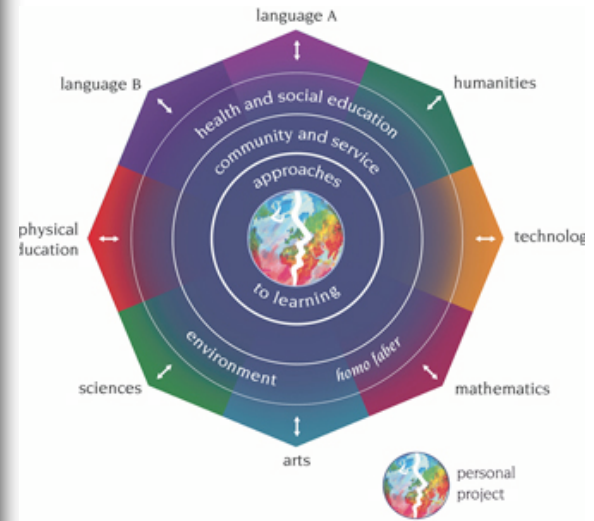

Hilton Neighborhood Association presents:

**INTERNATIONAL
BACCALAUREATE
CURRICULUM:
A FIT FOR
OUR
SCHOOLS**

A presentation by Marina Budhos & Lisa Davis
founding members of SOMA Parents for IB

“This is the perfect moment to marshal the incredible intellectual and creative capital of this community, its commitment to diversity, to create an outstanding flagship IB program in South Orange-Maplewood.” (ibsoma.org)

**Thursday,
April 17 at
7:30pm**

**DeHart Community Center
120 Burnet Avenue
Maplewood, NJ**

The Hilton Neighborhood Association is a group of individuals, families, and businesses who are dedicated to building a community that is attractive and safe, supporting the well-being of families and children, valuing the racial and cultural diversity of our community, promoting the quality of local cultural and educational institutions, and enhancing the economic viability of residential and commercial properties. The Hilton section is south of Springfield Avenue, from the Irvington-Maplewood and Maplewood-Union borders. The HNA meets the third Thursday of every month. Please join us!